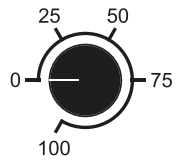

Onboard Dimmer

The Onboard Dimmer allows you to dial in dimming values from 0-100% giving you precise control over your desired light intensity.