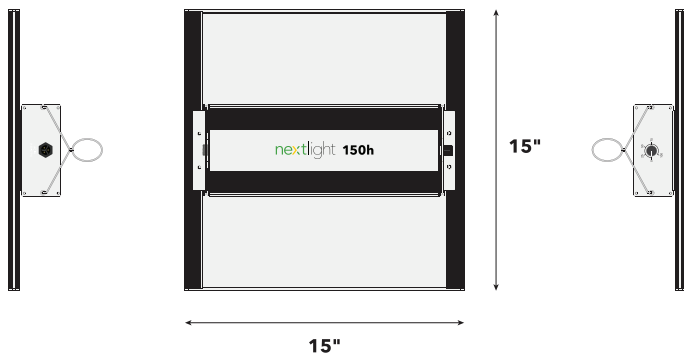

- 150 Watts
- 2.6 PPF/W ($\mu\text{mol}/\text{J}$)
- IP65 Wet Rated
- 5 Year Limited Warranty
- Designed for use in restricted spaces and grow tents
- Flower Footprint: 2' x 2'
- Veg Footprint: 3' x 3'
- Onboard Dimming
- **NextLight's Full Spectrum** is recommended from seed to harvest
- Passively Cooled
- Plug & Play - contains power cord, power supply and mounting hardware

- 1 Fixture **x1**
- 2 NextLight Home Series Power Cord (10') **x1**
(see available *Power Cord Voltage Options*)

1

Power Cord Voltage Options

120V
(NEMA 5-15P)

240V
(NEMA 6-15P)

Product Dimensions

Technical Specifications