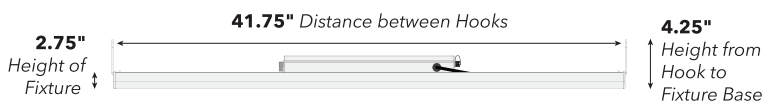

Power Cord Voltage Options

Product Dimensions

Technical Specifications

SPECIFICATION	NEXTLIGHT VEG8 PRO
Operating Voltage	120-277 VAC
Operating Frequency	50/60 Hz
Input Current	1.75A @ 120V, 0.88A @ 240V, 0.76A @ 277V
PPF	530
Energy Use	210 Watts (210W @ 277V)
PPF/Watt	2.5
Operating Temperature	-4°F to 104°F (-20°C to 40°C)
BTU Output	720
Dimensions (in)	41.75 x 17 x 2.75
Dimensions (mm)	1060 x 426 x 68
Weight	13 lbs (5.9 kg)
Warranty	5 Year Limited
Life Rating	Q90 > 50,000 Hours
Certifications	DLC Hort, CE, UL 8800
Environment	IP65, Wet Rated