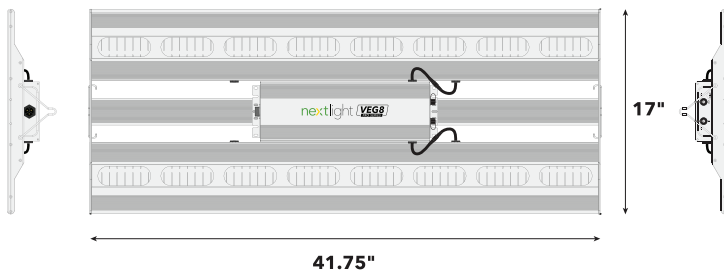

blazinled.com

Package Contents

- 1 Fixture **x1**
- 2 Fixture Hooks **x2**
- 3 NextLight Pro Series Power Cord (10') **x1**
(see available Power Cord Voltage Options)
- 4 NextLight Pro Series Control Cable (10') **x1**

Power Cord Voltage Options

Product Dimensions

Technical Specifications

SPECIFICATION	NEXTLIGHT VEG8 PRO
Operating Voltage	120-277 VAC
Operating Frequency	50/60 Hz
Input Current	1.75A @ 120V, 0.88A @ 240V, 0.76A @ 277V
PPF	530
Energy Use	210 Watts (210W @ 277V)
PPF/Watt	2.5
Operating Temperature	-4°F to 104°F (-20°C to 40°C)
BTU Output	720
Dimensions (in)	41.75 x 17 x 2.75
Dimensions (mm)	1060 x 426 x 68
Weight	13 lbs (5.9 kg)
Warranty	5 Year Limited
Life Rating	Q90 > 50,000 Hours
Certifications	DLC Hort, CE, UL 8800
Environment	IP65, Wet Rated