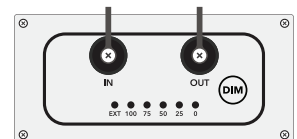

Power Cord Voltage Options

Product Dimensions

Technical Specifications

SPECIFICATION	NEXTLIGHT VEG8 PRO
Operating Voltage	120-277 VAC
Operating Frequency	50/60 Hz
Input Current	1.75A @ 120V, 0.88A @ 240V, 0.76A @ 277V
PPF	530
Energy Use	210 Watts (210W @ 277V)
PPF/Watt	2.5
Operating Temperature	-4°F to 104°F (-20°C to 40°C)
BTU Output	720
Dimensions (in)	41.75 x 17 x 2.75
Dimensions (mm)	1060 x 426 x 68
Weight	13 lbs (5.9 kg)
Warranty	5 Year Limited
Life Rating	Q90 > 50,000 Hours
Certifications	DLC Hort, CE, UL 8800
Environment	IP65, Wet Rated

Onboard Dimmer

The Onboard Dimmer allows you to toggle Dim values of 0%, 25%, 50%, 75%, 100% and EXT for external use with **NextLight Control Pro** or **NextLight Adapt Pro**.

NextLight Full Spectrum LED